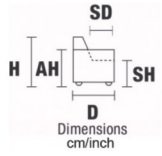

TIVOLI

TIVOLI

 **AB** Altezza Braccio | **A** Altezza | **A** Altezza Seduta | **AM** Altezza Massima | **P** Profondità | **P** Profondità Seduta | **PM** Profondità Massima | **L** Larghezza
 **AH** Arm Height | **H** Height | **SH** Seat Height | **MH** Maximum Height | **D** Deep | **SD** Seat Depth | **MD** Maximum Deep | **W** Width

W 295/116"
D 102/40"
H 83/33" AH 56/22"
SH 45/18" SD 56/22"

W 234/92"
D 102/40"
H 83/33" AH 56/22"
SH 45/18" SD 56/22"

W 214/84"
D 102/40"
H 83/32" AH 56/22"
SH 45/18" SD 56/22"

W 194/76"
D 102/40"
H 83/38" AH 56/22"
SH 45/18" SD 56/22"

W 262/103"
D 102/40"
H 83/33" AH 56/22"
SH 45/18" SD 56/22"

W 114/45"
D 102/40"
H 83/33" AH 56/22"
SH 45/18" SD 56/22"

W 208/82"
D 102/40"
H 83/33" AH 56/22"
SH 45/18" SD 56/22"

W 182/72"
D 102/40"
H 83/33" AH 56/22"
SH 45/18" SD 56/22"